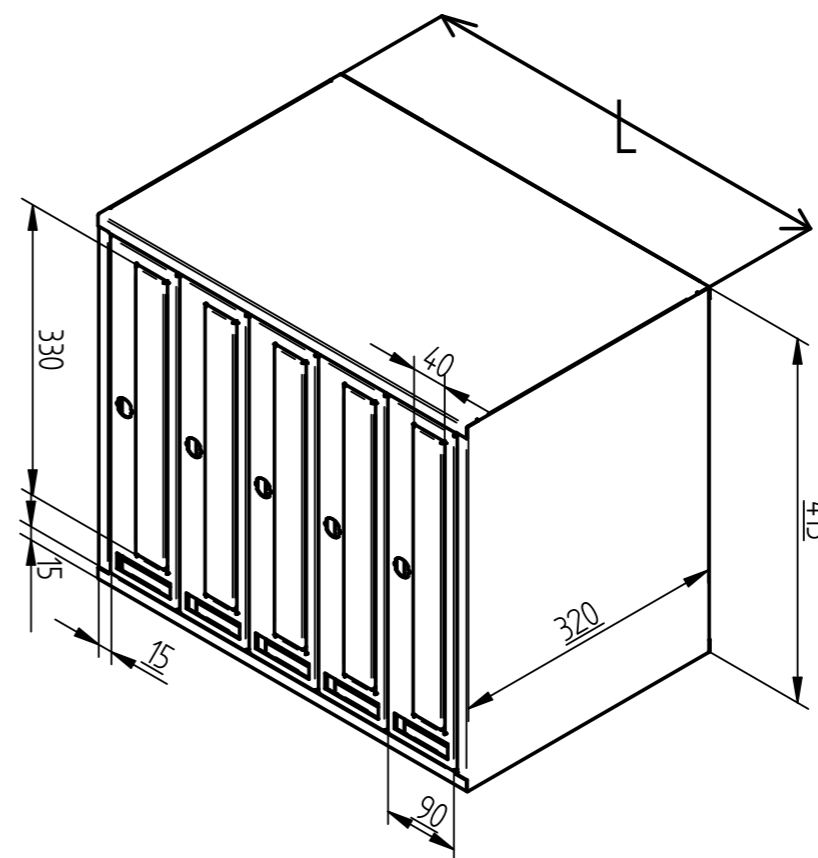

V/H system for the introduction of correspondence in any position. Big capacity.

ENVOLVENTE INCORPORADO
BUILT-IN SURROUNDING

Puerta de gran capacidad 90 mm.
Large capacity door 90 mm.

SISTEMA PUSH

Facilita la entrega de correspondencia.
It makes mail delivery easier.

CUERPO Y PUERTA
BOX AND DOOR

**Nuevas dimensiones.
La mayor capacidad del mercado.**

New dimensions.
The largest capacity on the market.

Cosmos Push 320

L= longitud variable segun la cantidad de buzones
(variable length depending on the number of mailboxes)
L = 30 + 90 x (número de buzones / number of mailboxes)